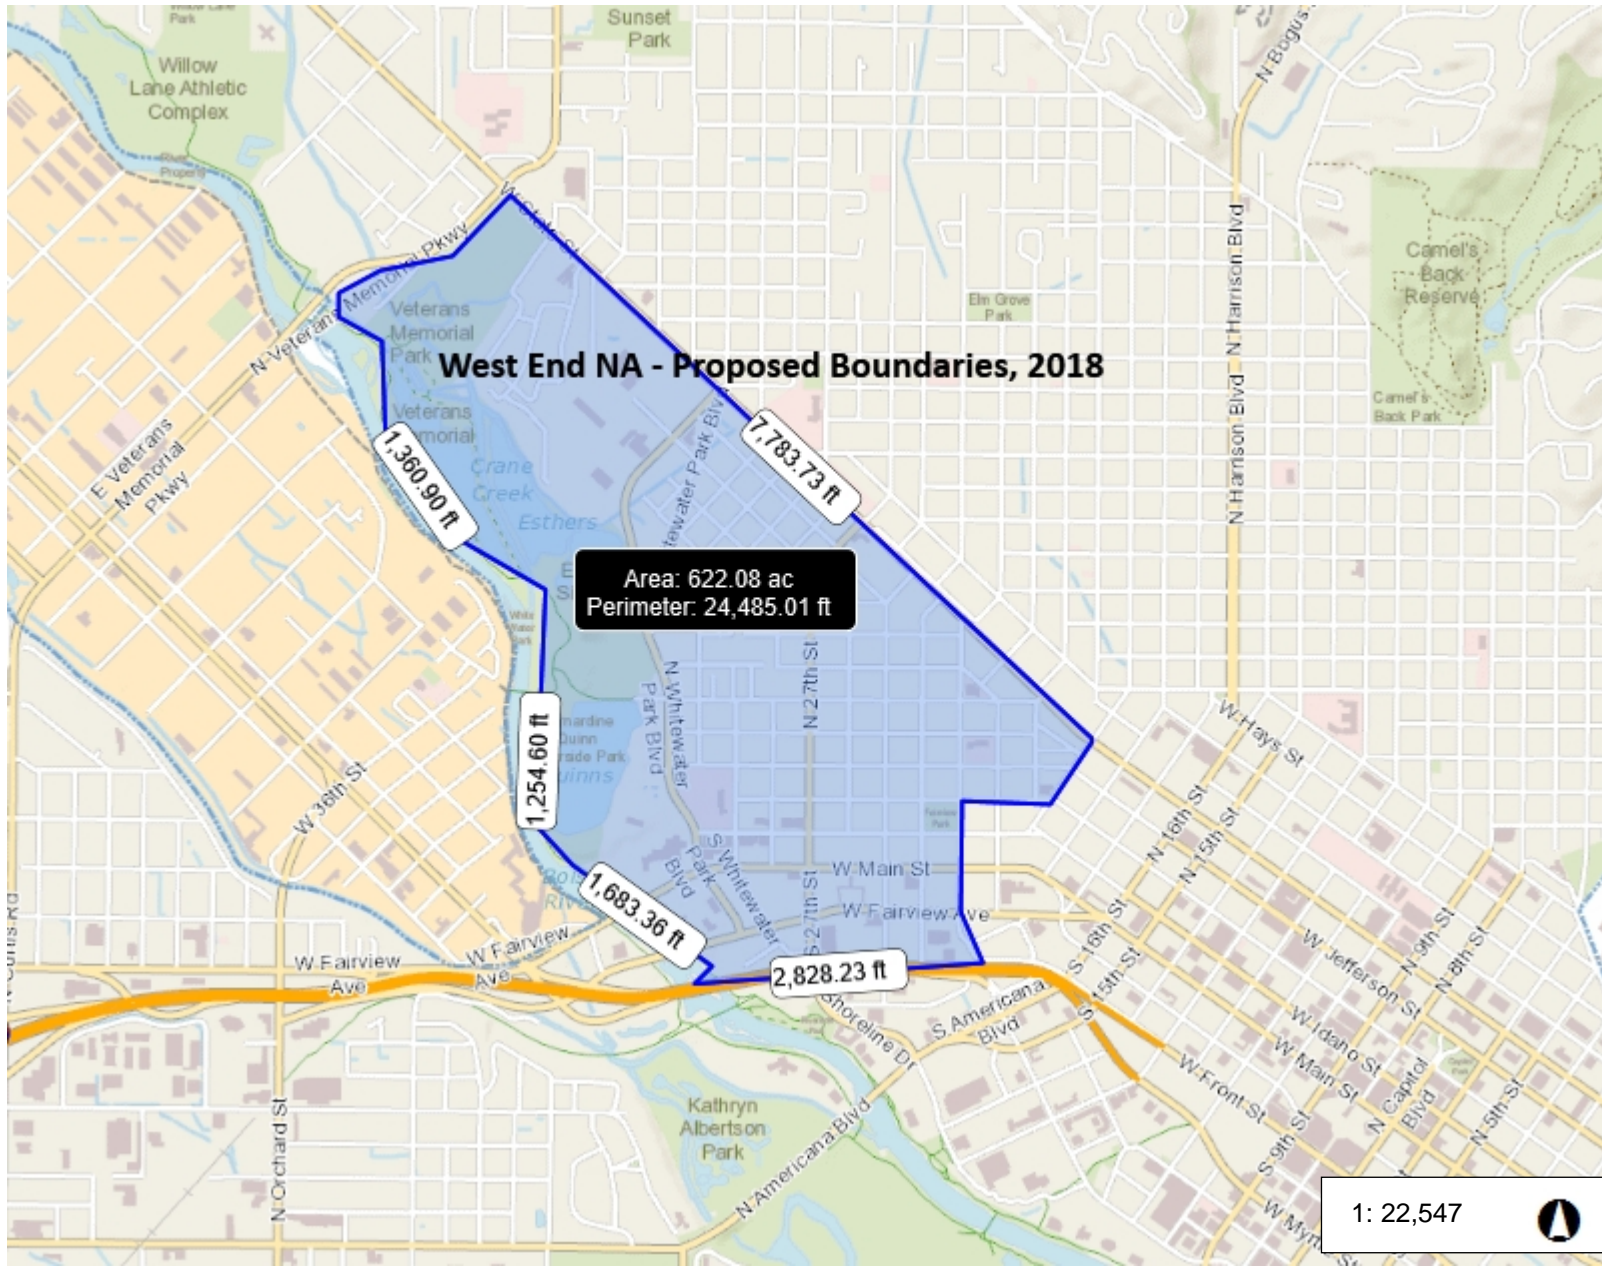

West End NA 2018

Legend

Notes

This map is a user generated static output from an Internet mapping site and is for reference only. Data layers that appear on this map may or may not be accurate, current, or otherwise reliable.

THIS MAP IS NOT TO BE USED FOR NAVIGATION